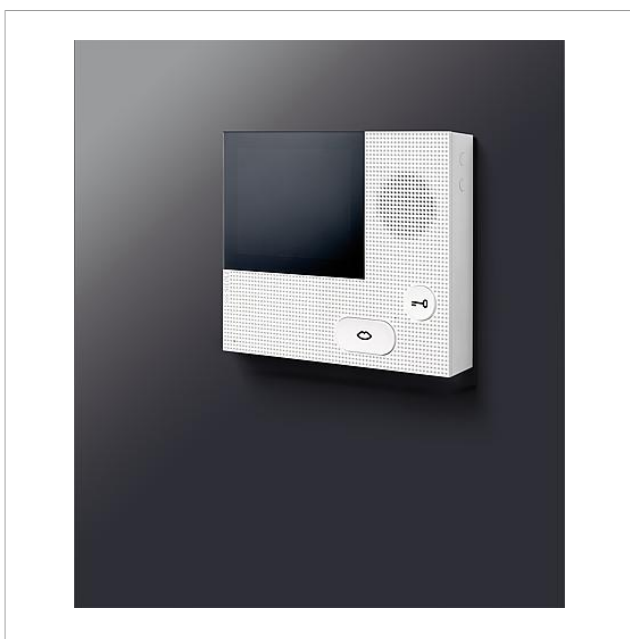

Video indoor station
Siedle Basic
VIB 150-0

Page 3