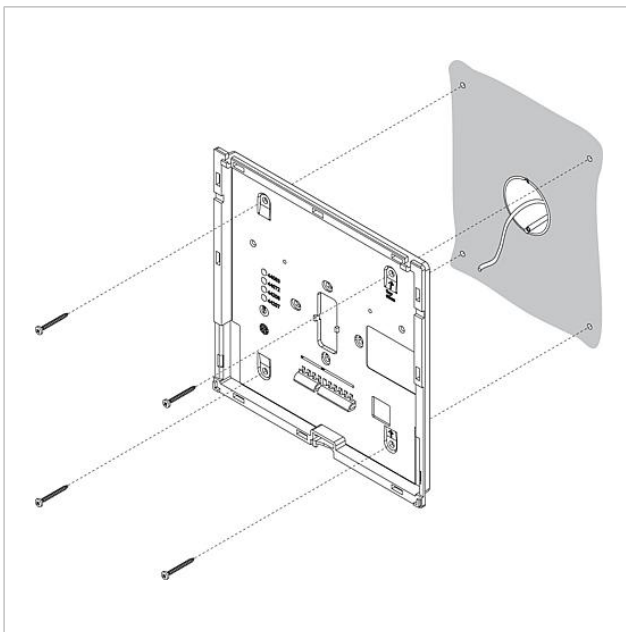

Article description
Bus video panel

Colour/Material
White

KG SAP article no.
D 200044075-00

Accessories

Article designation	Article description	Colour/Material	KG SAP article no.
ZTVP 850-0 E	Table-top accessory	Brushed stainless steel	D 200044550-00
ZTVP 850-0 S	Table-top accessory	Black	D 200044551-00
ZTVP 850-0 W	Table-top accessory	White	D 200044552-00

Spare parts

Article designation	Article description	Colour/Material	KGSAP article no.
BTSV/BTCV/BFSV/BFCV 850-...	RC element In-Home bus: Video	Others	E 200029965-00
BTSV/BTCV/BFSV/BFCV 850-...	Terminals	Blue	E 200029597-00