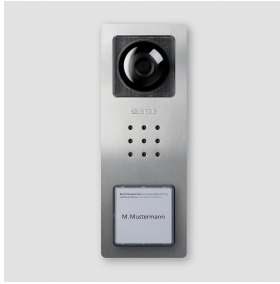

Upper part of the  
housing  
CV 850-1-..., BCV  
850-1-01 E

210008756-00

---

## Product description

Upper part of the housing for CV 850-1/CV 850-1-02 and BCV 850-1/BCV 850-1-01 Compact video door station with 1 call button.

---

## Specifications

Dimensions (mm) W x H x D: 82 x 226 x 35

---

## Article information

Article designation	Article description	Colour/Material	KGSAP article no.
CV 850-1-..., BCV 850-1-01 E	Upper part of the housing	Brushed stainless steel	E 210008756-00

Upper part of the  
housing  
CV 850-1-..., BCV  
850-1-01 E