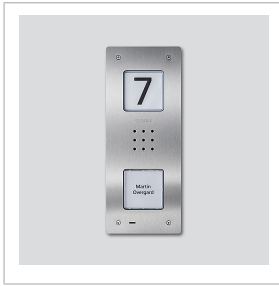

Siedle Compact audio door station flush mounting
CAU 850-1-0

Page 3