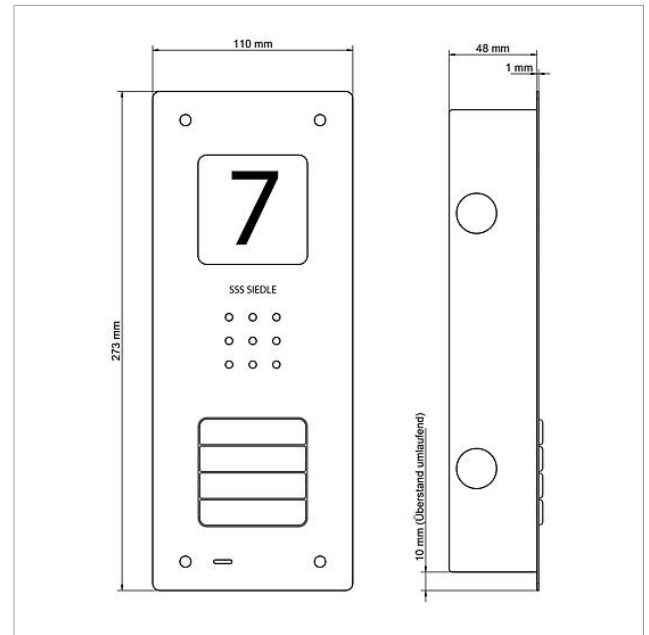

Specifications

Contact type:	contact 24 V, 2 A
Protection system:	IP 54
Ambient temperature:	-20 °C to +55 °C
Dimensions front panel (mm) W x H x D:	110 x 273 x 1
Dimensions housing (mm) W x H x D:	85 x 253 x 48

Siedle Compact audio
door station flush
mounting
CAU 850-1-0

Page 2

Spare parts

Article designation	Article description	Colour/Material	K&AP article no.
CA 812-..., BCV/BCVU/CA/CAU/CV/CVU/STA/STV 850-...	Loudspeaker	Others	E 200029867-00
CA 812-..., CA/CAU/CVU 850-..., CV 850-x-03, -04	Microphone	Others	E 200029868-00
CA 812-..., CA/CV 850-..., BCV 850-...	Siedle screw-turner	Others	E 200029931-00
CA 812-1, CA/CAU 850-1, BCV/BCVU/CV/CVU 850-1-...	Nameplate superstructure	Clear glass	E 200029864-00
CA 812-1, CA/CAU 850-1, BCV/BCVU/CV/CVU 850-1-...	Nameplate insert	White	E 200029869-00
CA 812-2, CA/CAU 850-2, CV/CVU 850-2-...	Nameplate superstructure	Clear glass	E 200029865-00
CA 812-2, CA/CAU 850-2, CV/CVU 850-2-...	Nameplate insert	White	E 200029870-00
CA 812-4, CA/CAU 850-4	Nameplate superstructure	Clear glass	E 200029866-00
CA 812-4, CA/CAU 850-4	Nameplate insert	White	E 200029871-00
CAU 850-1-0 E	Upper part of the housing	Brushed stainless steel	E 210009391-00
CAU 850-2-0 E	Upper part of the housing	Brushed stainless steel	E 210009392-00
CAU 850-4-0 E	Upper part of the housing	Brushed stainless steel	E 210009393-00

Siedle Compact audio door station flush mounting
CAU 850-1-0

Page 3

Siedle Compact audio
door station flush
mounting
CAU 850-1-0

Page 4

Siedle Compact audio
door station flush
mounting
CAU 850-1-0

Page 5

CAU 850-X-0 Siedle Compact audio door station flush mounting	Product information	1,4 MB	Download
CAU 850-X-0 Siedle Compact audio door station flush mounting	Declaration of Conformity	759 kB	Download
	Additional information	109 kB	Download