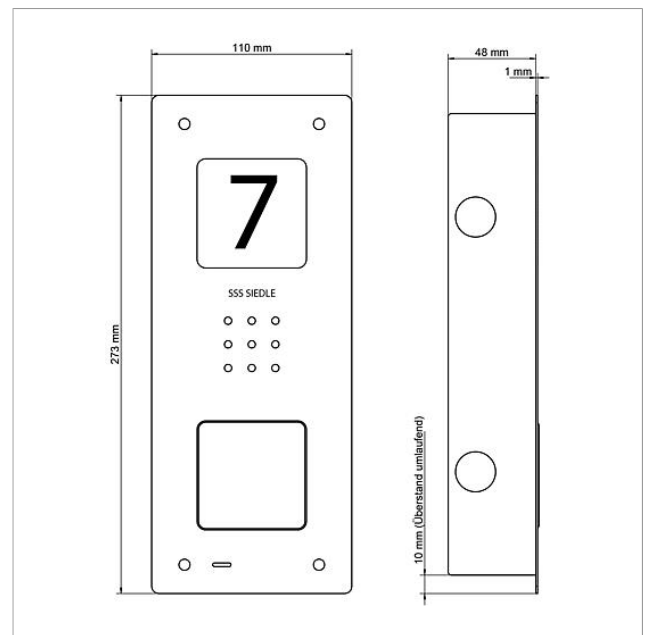

Siedle Compact audio door station flush mounting
CAU 850-1-0

Page 3