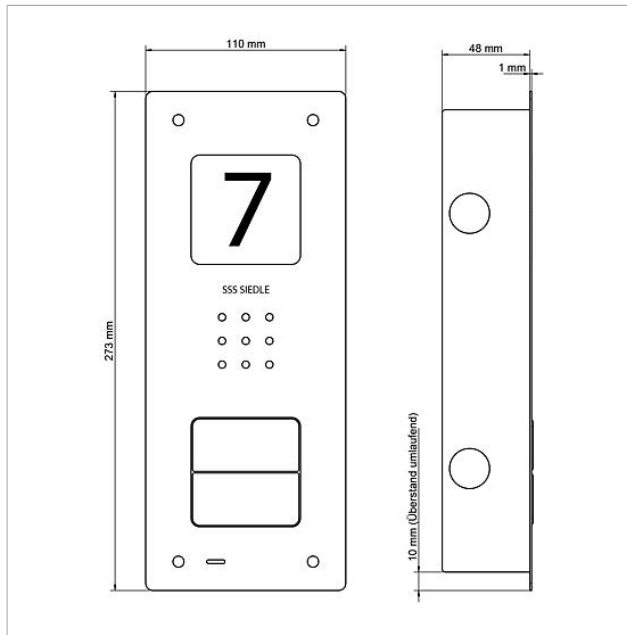

Specifications

Contact type:	contact 24 V, 2 A
Protection system:	IP 54
Ambient temperature:	-20 °C to +55 °C
Dimensions front panel (mm) W x H x D:	110 x 273 x 1
Dimensions housing (mm) W x H x D:	85 x 253 x 48

Siedle Compact audio
door station flush
mounting
CAU 850-1-0

Page 2

Spare parts

Article designation	Article description	Colour/Material	K&AP article no.
CA 812-..., BCV/BCVU/CA/CAU/CV/CVU/STA/STV 850-...	Loudspeaker	Others	E 200029867-00
CA 812-..., CA/CAU/CVU 850-..., CV 850-x-03, -04	Microphone	Others	E 200029868-00
CA 812-..., CA/CV 850-..., BCV 850-...	Siedle screw-turner	Others	E 200029931-00
CA 812-1, CA/CAU 850-1, BCV/BCVU/CV/CVU 850-1-...	Nameplate superstructure	Clear glass	E 200029864-00
CA 812-1, CA/CAU 850-1, BCV/BCVU/CV/CVU 850-1-...	Nameplate insert	White	E 200029869-00
CA 812-2, CA/CAU 850-2, CV/CVU 850-2-...	Nameplate superstructure	Clear glass	E 200029865-00
CA 812-2, CA/CAU 850-2, CV/CVU 850-2-...	Nameplate insert	White	E 200029870-00
CA 812-4, CA/CAU 850-4	Nameplate superstructure	Clear glass	E 200029866-00
CA 812-4, CA/CAU 850-4	Nameplate insert	White	E 200029871-00
CAU 850-1-0 E	Upper part of the housing	Brushed stainless steel	E 210009391-00
CAU 850-2-0 E	Upper part of the housing	Brushed stainless steel	E 210009392-00
CAU 850-4-0 E	Upper part of the housing	Brushed stainless steel	E 210009393-00

Siedle Compact audio door station flush mounting
CAU 850-1-0

Page 3

Siedle Compact audio
door station flush
mounting
CAU 850-1-0

Page 4

Siedle Compact audio
door station flush
mounting
CAU 850-1-0

Page 5

CAU 850-X-0 Siedle Compact audio door station flush mounting	Product information	1,4 MB	Download
CAU 850-X-0 Siedle Compact audio door station flush mounting	Declaration of Conformity	759 kB	Download
	Additional information	109 kB	Download