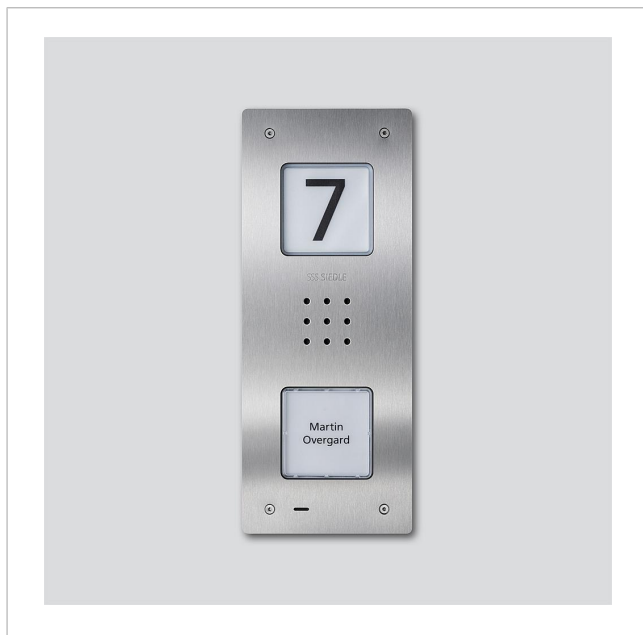

Siedle Compact audio
door station flush
mounting
CAU 850-1-0

Page 1

Product description

Siedle Compact audio door station flush mounting, for installation in the In-Home bus. With the functions calling, speech and door release.

Performance features:

- Integrated door loudspeaker
- Adjustable voice volume
- Number of integrated call buttons: 1, 2, 4
- Acoustic button acknowledgement can be activated
- Backlit nameplates exchangeable from the front
- Backlit info sign for house number, logos, opening times, etc.
- For flush mounting with brushed stainless steel panel

Article information

Article designation	Article description	Colour/Material	KGAP article no.
CAU 850-1-0 E	Siedle Compact audio door station flush mounting	Brushed stainless steel	A 210009117-00
CAU 850-2-0 E	Siedle Compact audio door station flush mounting	Brushed stainless steel	A 210009118-00
CAU 850-4-0 E	Siedle Compact audio door station flush mounting	Brushed stainless steel	A 210009119-00