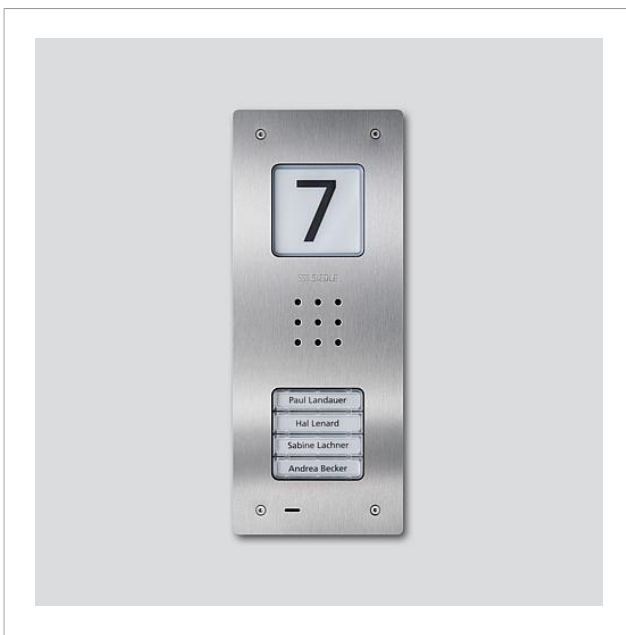

Siedle Compact audio door station flush mounting
CAU 850-1-0

Page 3