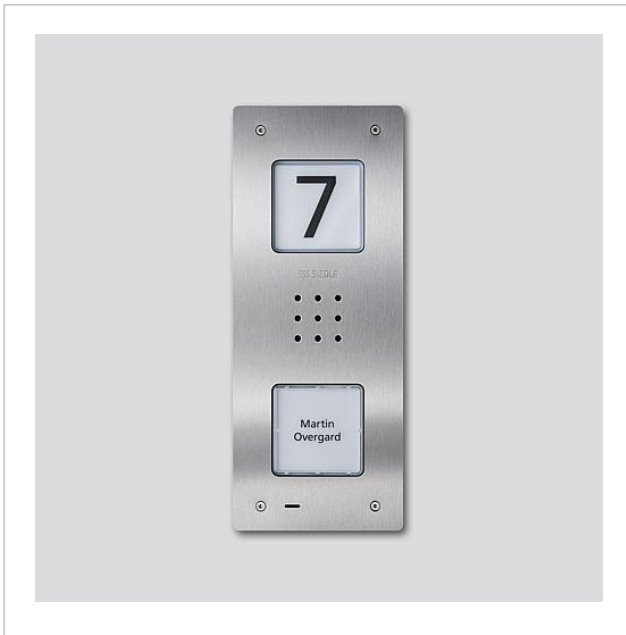

Siedle Compact audio door station flush mounting
CAU 850-1-0

Page 3