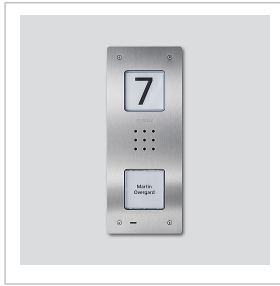

Siedle Compact audio
door station flush
mounting
CAU 850-1-0

Page 1

Product description

Siedle Compact audio door station flush mounting, for installation in the In-Home bus. With the functions calling, speech and door release.

Siedle Compact audio
door station flush
mounting
CAU 850-1-0

Page 2

Spare parts

Article designation	Article description	Colour/Material	K&AP article no.
CA 812-..., BCV/BCVU/CA/CAU/CV/CVU/STA/STV 850-...	Loudspeaker	Others	E 200029867-00
CA 812-..., CA/CAU/CVU 850-..., CV 850-x-03, -04	Microphone	Others	E 200029868-00
CA 812-..., CA/CV 850-..., BCV 850-...	Siedle screw-turner	Others	E 200029931-00
CA 812-1, CA/CAU 850-1, BCV/BCVU/CV/CVU 850-1-...	Nameplate superstructure	Clear glass	E 200029864-00
CA 812-1, CA/CAU 850-1, BCV/BCVU/CV/CVU 850-1-...	Nameplate insert	White	E 200029869-00
CA 812-2, CA/CAU 850-2, CV/CVU 850-2-...	Nameplate superstructure	Clear glass	E 200029865-00
CA 812-2, CA/CAU 850-2, CV/CVU 850-2-...	Nameplate insert	White	E 200029870-00
CA 812-4, CA/CAU 850-4	Nameplate superstructure	Clear glass	E 200029866-00
CA 812-4, CA/CAU 850-4	Nameplate insert	White	E 200029871-00
CAU 850-1-0 E	Upper part of the housing	Brushed stainless steel	E 210009391-00
CAU 850-2-0 E	Upper part of the housing	Brushed stainless steel	E 210009392-00
CAU 850-4-0 E	Upper part of the housing	Brushed stainless steel	E 210009393-00

Siedle Compact audio door station flush mounting
CAU 850-1-0

Page 3

Siedle Compact audio
door station flush
mounting
CAU 850-1-0

Page 4

Siedle Compact audio
door station flush
mounting
CAU 850-1-0

Page 5

CAU 850-X-0 Siedle Compact audio door station flush mounting	Product information	1,4 MB	Download
CAU 850-X-0 Siedle Compact audio door station flush mounting	Declaration of Conformity	759 kB	Download
	Additional information	109 kB	Download