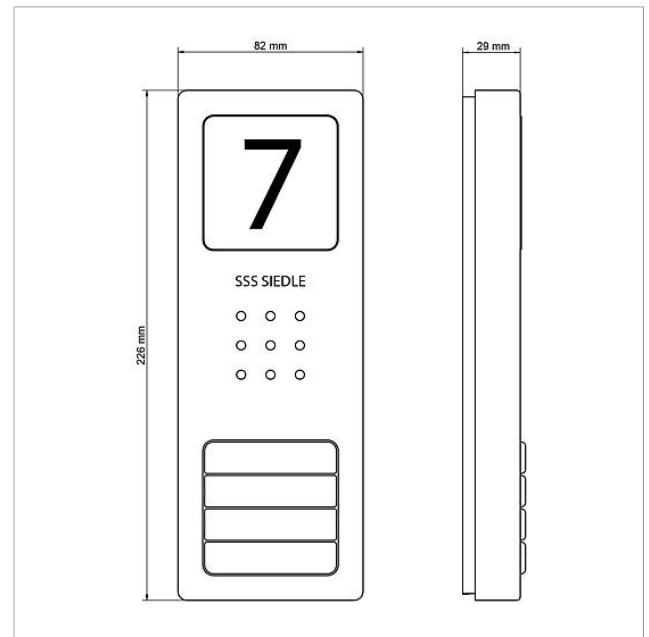

Siedle Compact audio
door station
CA 812-4 E

210008750

Page 2