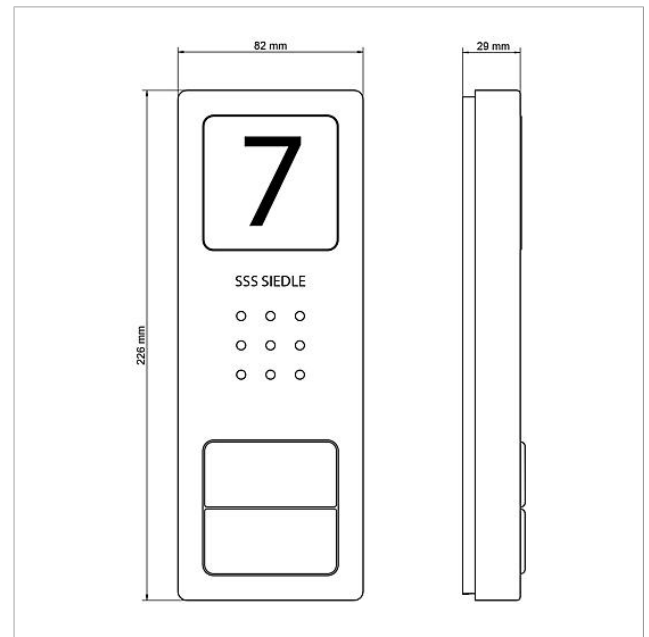

Siedle Compact audio
door station
CA 812-2 E

210008749

Page 2