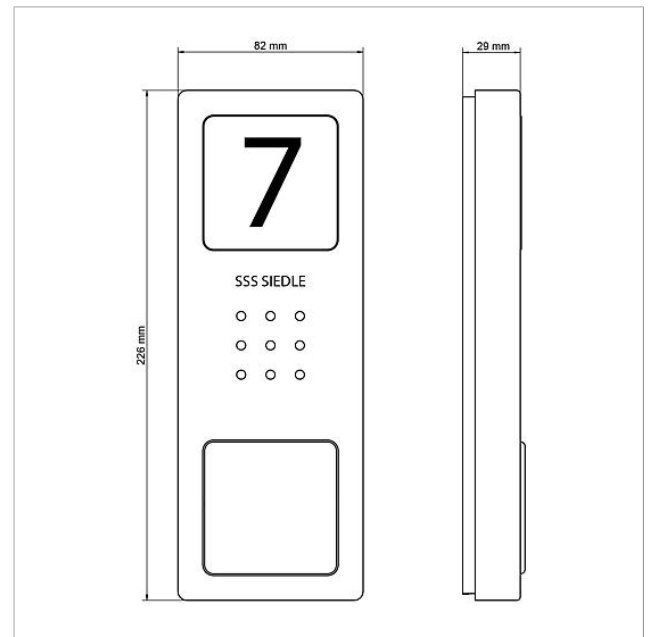

Siedle Compact audio
door station
CA 812-1 E

210008748

Page 2