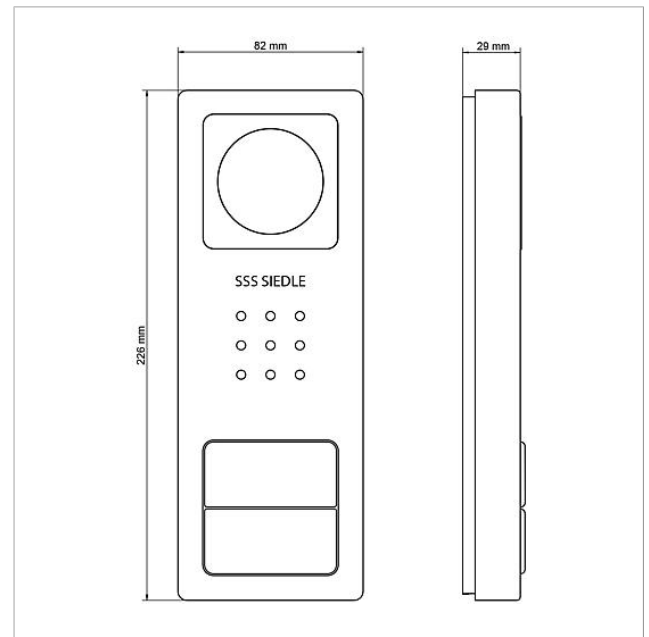

Siedle Compact video
door station
BCV 850-2-01 E

210008736

Page 2