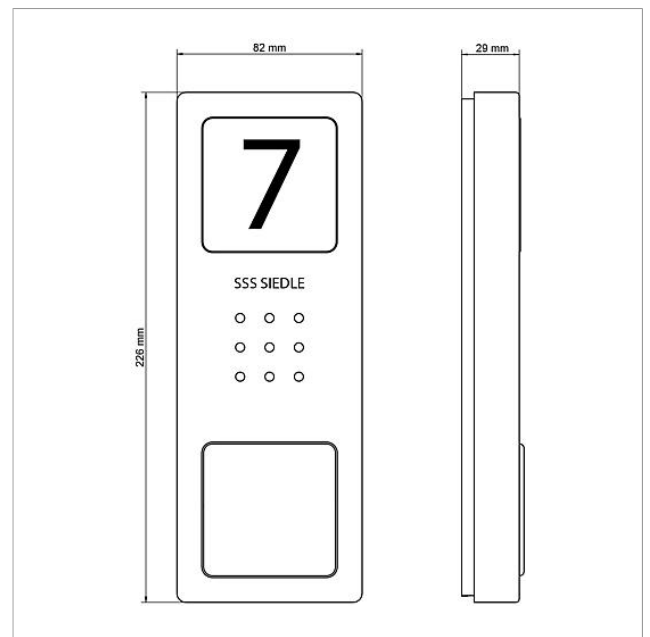

Siedle Compact audio door station CA 850-1

Page 3