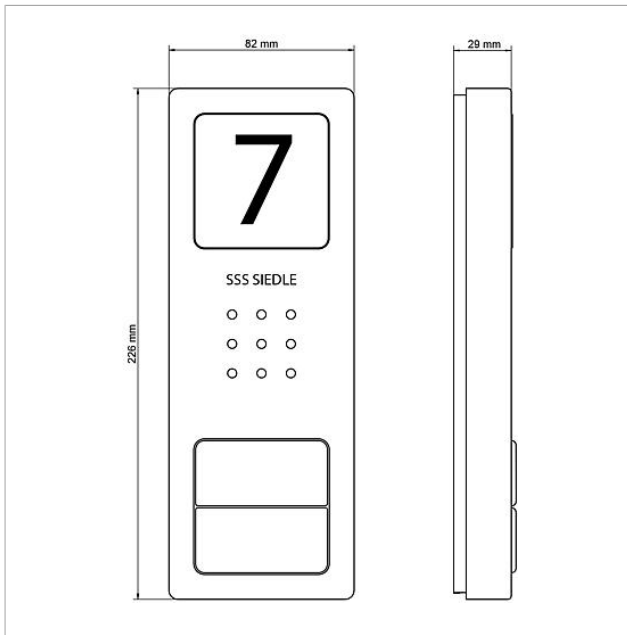

Siedle Compact audio
door station
CA 850-1

Page 4