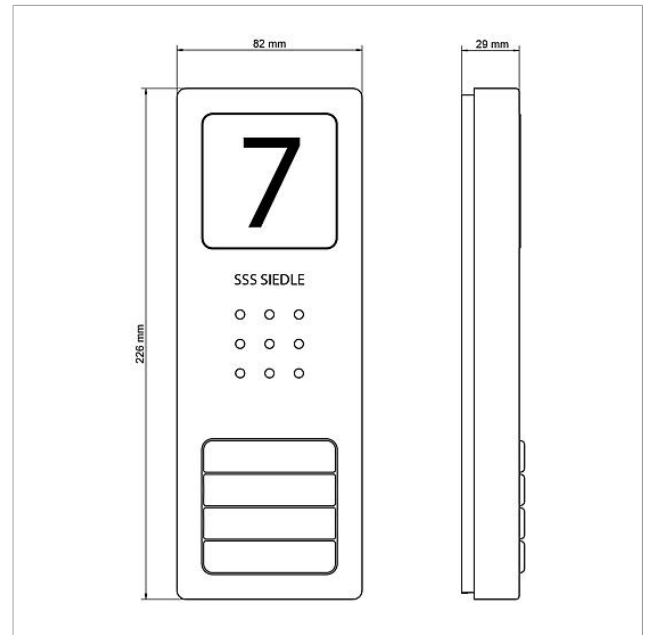

Siedle Compact audio
door station
CA 850-1

Page 4