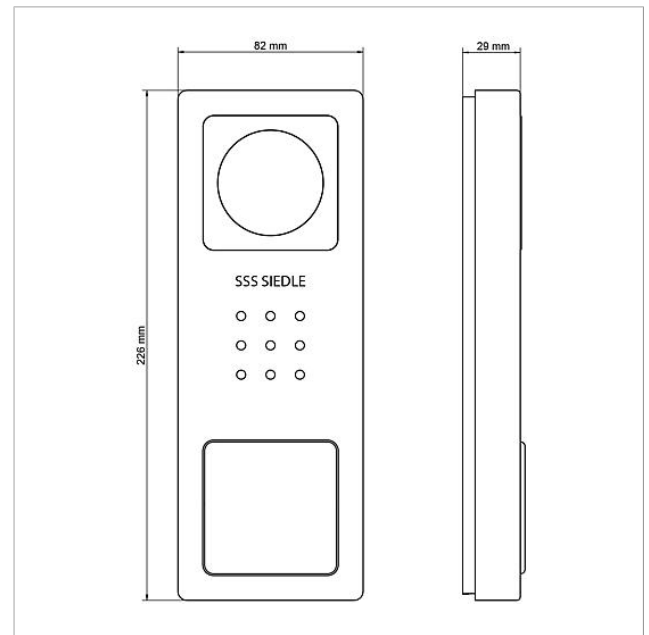

Scope of supply:

- Siedle Basic video door station (CV 850-1-... E)
- Video indoor station Siedle Basic (VIB 150-...)
- Set line rectifier (SNG 850-...)

SNG 850-0 performance features

- 10 bus addresses for supplying the bus users
- Integrated door release and light contact
- Programming: manual, Plug+Play or PC software

Article information

Article designation	Article description	Colour/Material	KG	KG SAP article no.
SET CVB 850-1 E/W	Video set Siedle Basic	Brushed stainless steel		D 210008746-00

Spare parts

Article designation	Article description	Colour/Material	KG	SAP article no.
CA 812-..., BCV/BCVU/CA/CAU/CV/CVU/ STA/STV 850-...	Loudspeaker	Others	E	200029867-00
CA 812-..., CA/CAU/CVU 850-..., CV 850-x-03, -04	Microphone	Others	E	200029868-00
CA 812-..., CA/CV 850-..., BCV 850-...	Siedle screw-turner	Others	E	200029931-00
CA 812-1, CA/CAU 850-1, BCV/BCVU/ CV/CVU 850-1-...	Nameplate superstructure	Clear glass	E	200029864-00
CA 812-1, CA/CAU 850-1, BCV/BCVU/ CV/CVU 850-1-...	Nameplate insert	White	E	200029869-00
CV 850-1-..., BCV 850-1-01 E	Upper part of the housing	Brushed stainless steel	E	210008756-00
VIB 150-...	Terminals	Blue	E	210007267-00

Video set Siedle Basic
SET CVB 850-1 E/W

210008746

Page 2

Video set Siedle Basic
SET CVB 850-1 E/W

210008746

Page 3

SET CVB 850-x E/W Video set Siedle Basic	Product information	5,3 MB	Download
SNG 850-0 Set line rectifier	Declaration of Conformity	1,8 MB	Download
VIB 150-0 Video indoor station Siedle Basic	Declaration of Conformity	1,8 MB	Download
	Additional information	109 kB	Download