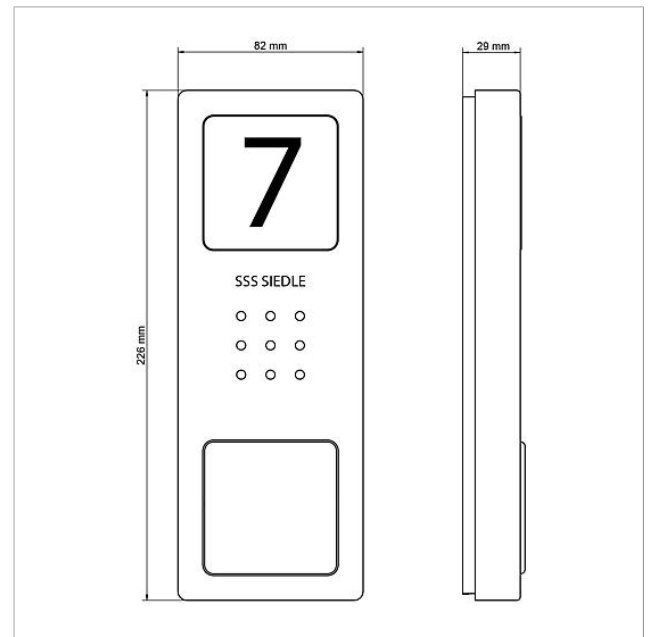

Audio set Siedle Basic
SET CAB 850-1 E/W

210008742-00

Product description

Siedle Basic audio set in bus technology with the functions calling, speech and door release.

Number of call buttons: 1

Each Basic set can be expanded with selected door and indoor stations and enhanced with switching functions and a telephony connection.

Article information

Article designation	Article description	Colour/Material	KG	SAP article no.
SET CAB 850-1 E/W	Audio set Siedle Basic	Brushed stainless steel	A	210008742-00

Spare parts

Article designation	Article description	Colour/Material	KG	SAP article no.
AIB 150-...	Terminals	Blue	E	200049391-00
CA 812-..., BCV/BCVU/CA/CAU/CV/CVU/ STA/STV 850-...	Loudspeaker	Others	E	200029867-00
CA 812-..., CA/CAU 850-...	Insert for info sign	White	E	200029872-00
CA 812-..., CA/CAU/CVU 850-..., CV 850-x-03, -04	Microphone	Others	E	200029868-00
CA 812-..., CA/CV 850-..., BCV 850-...	Siedle screw-turner	Others	E	200029931-00
CA 812-1, CA 850-1 E	Upper part of the housing	Brushed stainless steel	E	210008751-00
CA 812-1, CA/CAU 850-1, BCV/BCVU/ CV/CVU 850-1-...	Nameplate superstructure	Clear glass	E	200029864-00
CA 812-1, CA/CAU 850-1, BCV/BCVU/ CV/CVU 850-1-...	Nameplate insert	White	E	200029869-00
CA 850-1 E	Siedle Compact audio door station	Brushed stainless steel	A	210008733-00

Audio set Siedle Basic
SET CAB 850-1 E/W

210008742

Page 2

Audio set Siedle Basic
SET CAB 850-1 E/W

210008742

Page 3

SET CAB 850-x E/W Audio set Siedle Basic	Product information	5,7 MB	Download
SNG 850-0 Set line rectifier	Declaration of Conformity	1,8 MB	Download
AIB 150-0 Audio indoor station Siedle Basic	Declaration of Conformity	1,8 MB	Download
	Additional information	109 kB	Download