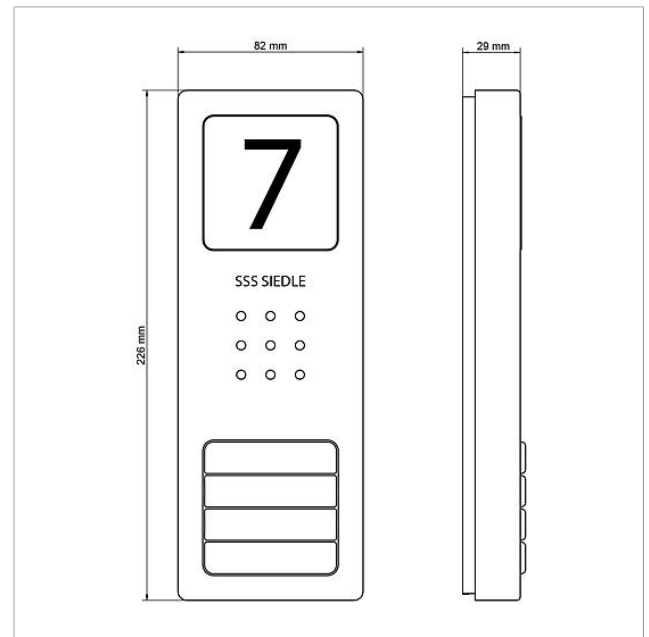

Audio-Set Siedle
Compact
SET CA 812-4 E/W

210008741

Page 3