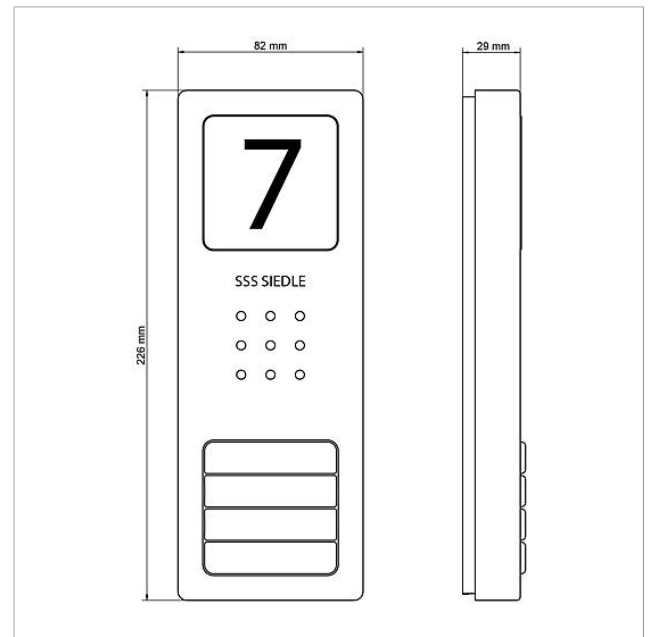

Audio-Set Siedle
Compact
SET CA 812-3 E/W

210008740

Page 3